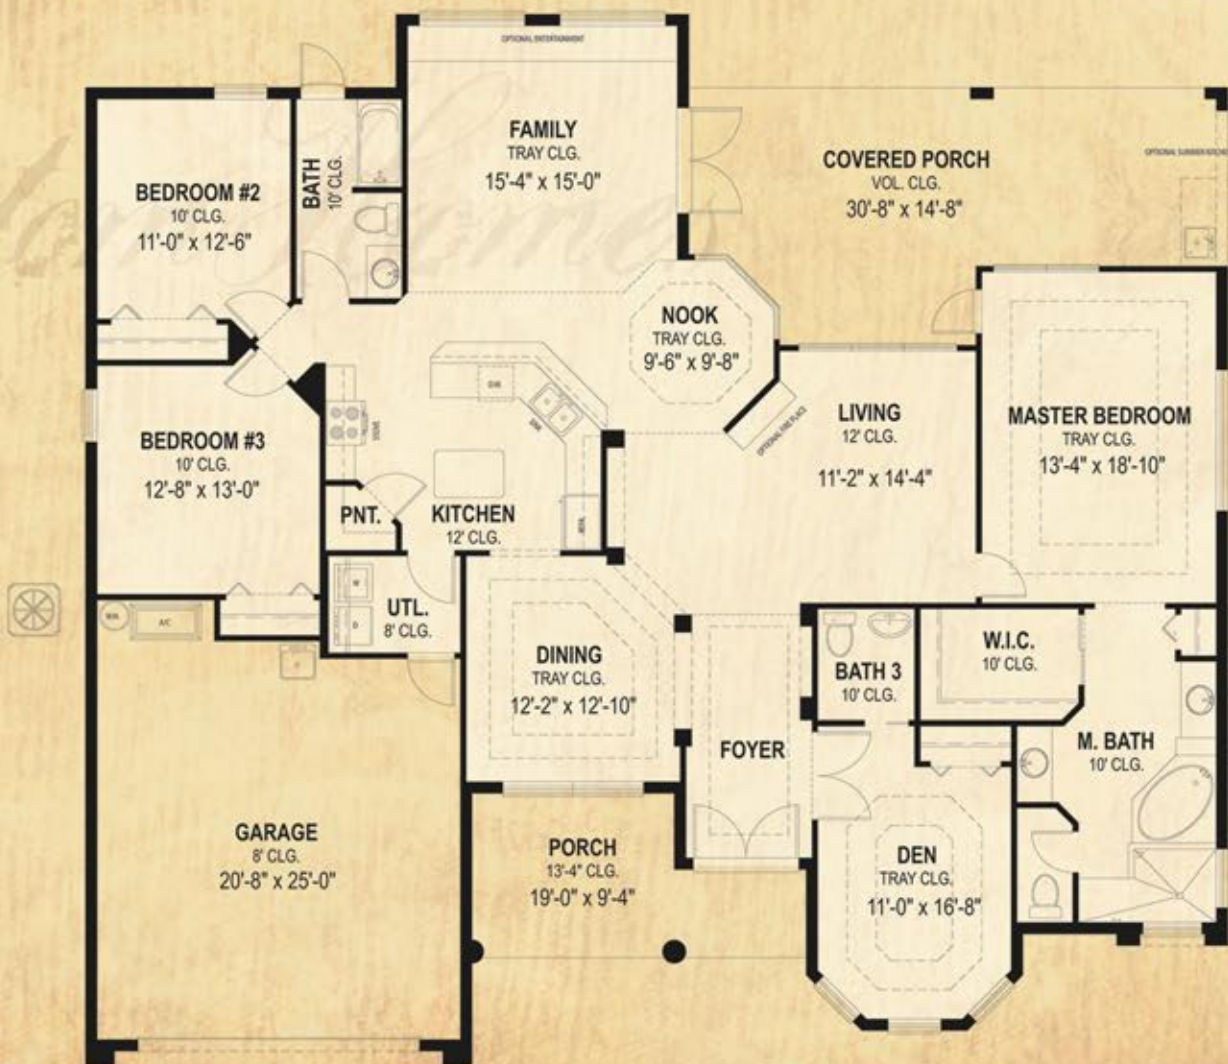

# VALENCIA

*The Valencia has unparalleled comfort and style. Upon entering this home, you'll feel it's welcoming invitation of warmth and luxury. The Valencia has three bedrooms, two and a half baths, a den with double tray ceilings and it's own half bath. Enjoy the formal living and dining room, and family room off the kitchen. Relax in your large master suite with a walk-in closet and bath with double vanities and a wrap around shower. Expect quality throughout this Olsen Custom Home, from top to bottom.*

## Valencia

**3 or 4 Bedroom / 2.5 Bath  
Den / Lanai / 2 Car Garage**

**Total Living 2,410 Sq. Ft.**

**Entry 144**

**Lanai 363**

**Garage 517**

**Total Under Roof 3,434 Sq. Ft.**

**Outside Dimensions: 65' wide x 59' deep**